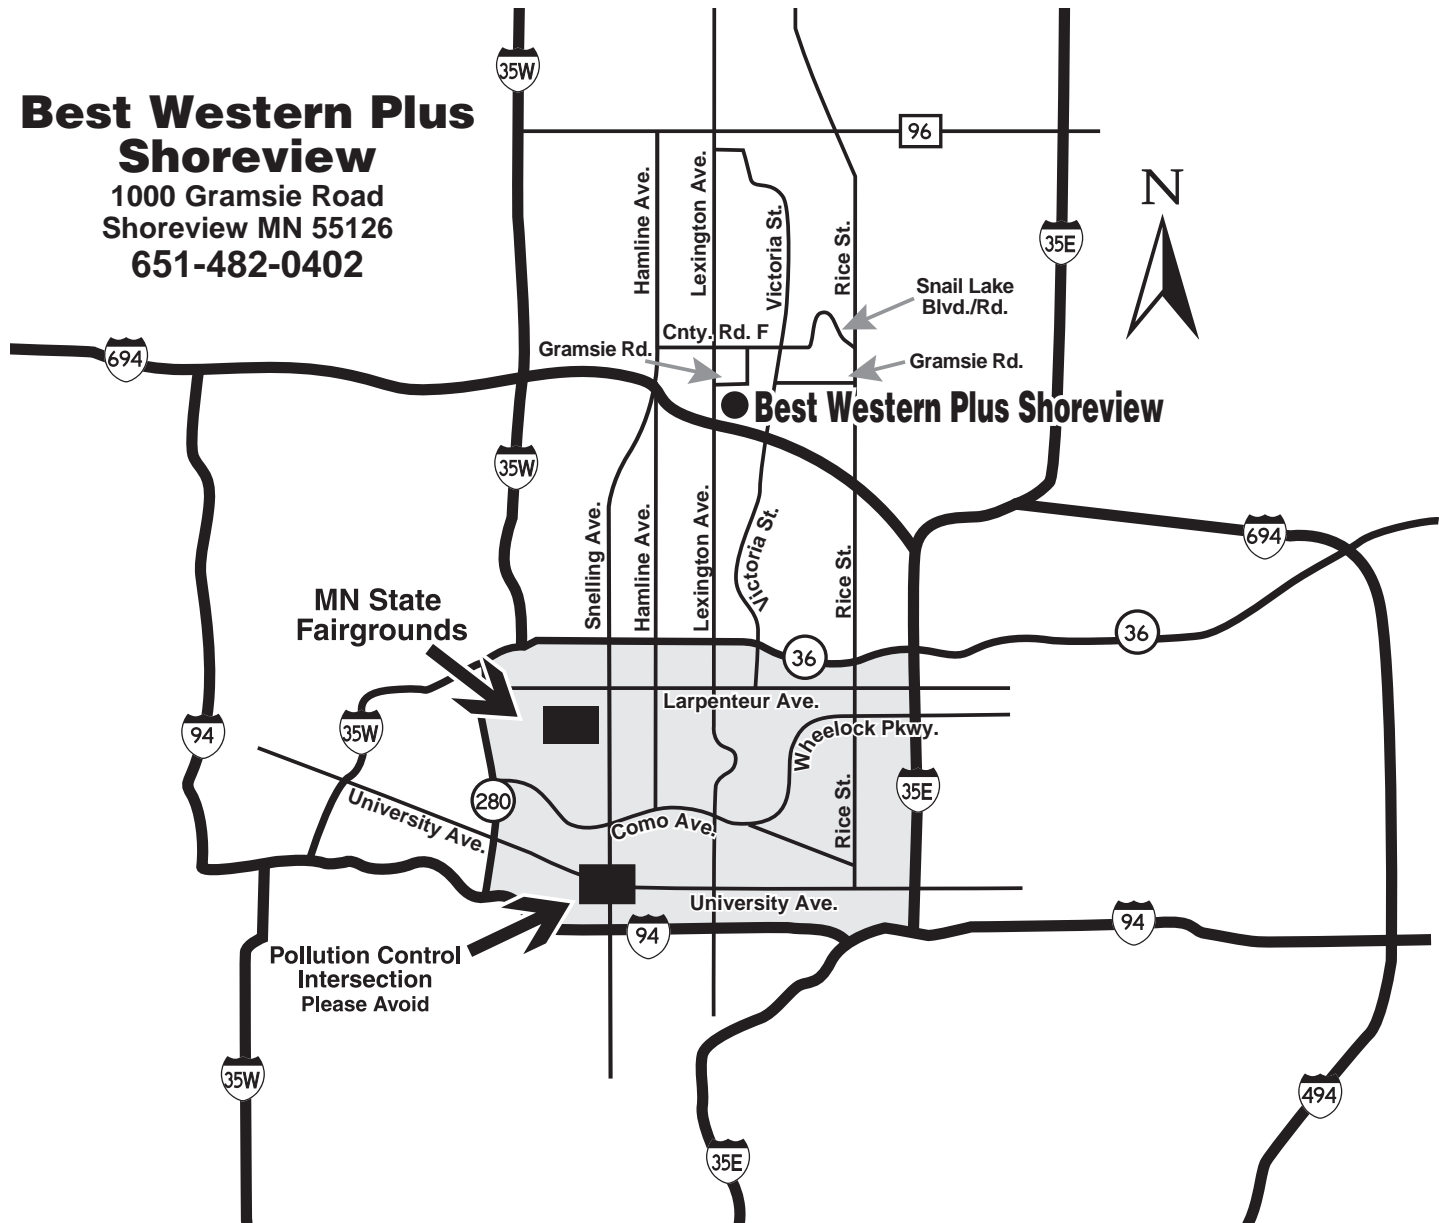

Best Western Plus Shoreview

1000 Gramsie Road
Shoreview MN 55126
651-482-0402

Directions to the Best Western Plus, Shoreview MN

- **Heading North on 35W**

At the Junction of 35W and 694, head East on 694
Take the Lexington Ave Exit, Northbound
Turn right on Gramsie Road

- **Heading North on 35E**

At the Junction of 35E and 694, head West on 694
Take the Lexington Ave Exit, Northbound
Turn right on Gramsie Road

- **From the Fairgrounds (via Highways & Freeways)**

Follow Snelling Ave north to Highway 36
Take Highway 36 West to 35W
35W North to 694, head East on 694
Take the Lexington Ave Exit, Turn left and go
1 block to Gramsie Road

- **From the Fairgrounds (via side streets)**

Take Snelling Ave north until you pass over 694
Turn right on County Road F (also known as Valentine)
and head east to Lexington
Turn right on Lexington and head south to Gramsie
Turn left on Gramsie Road