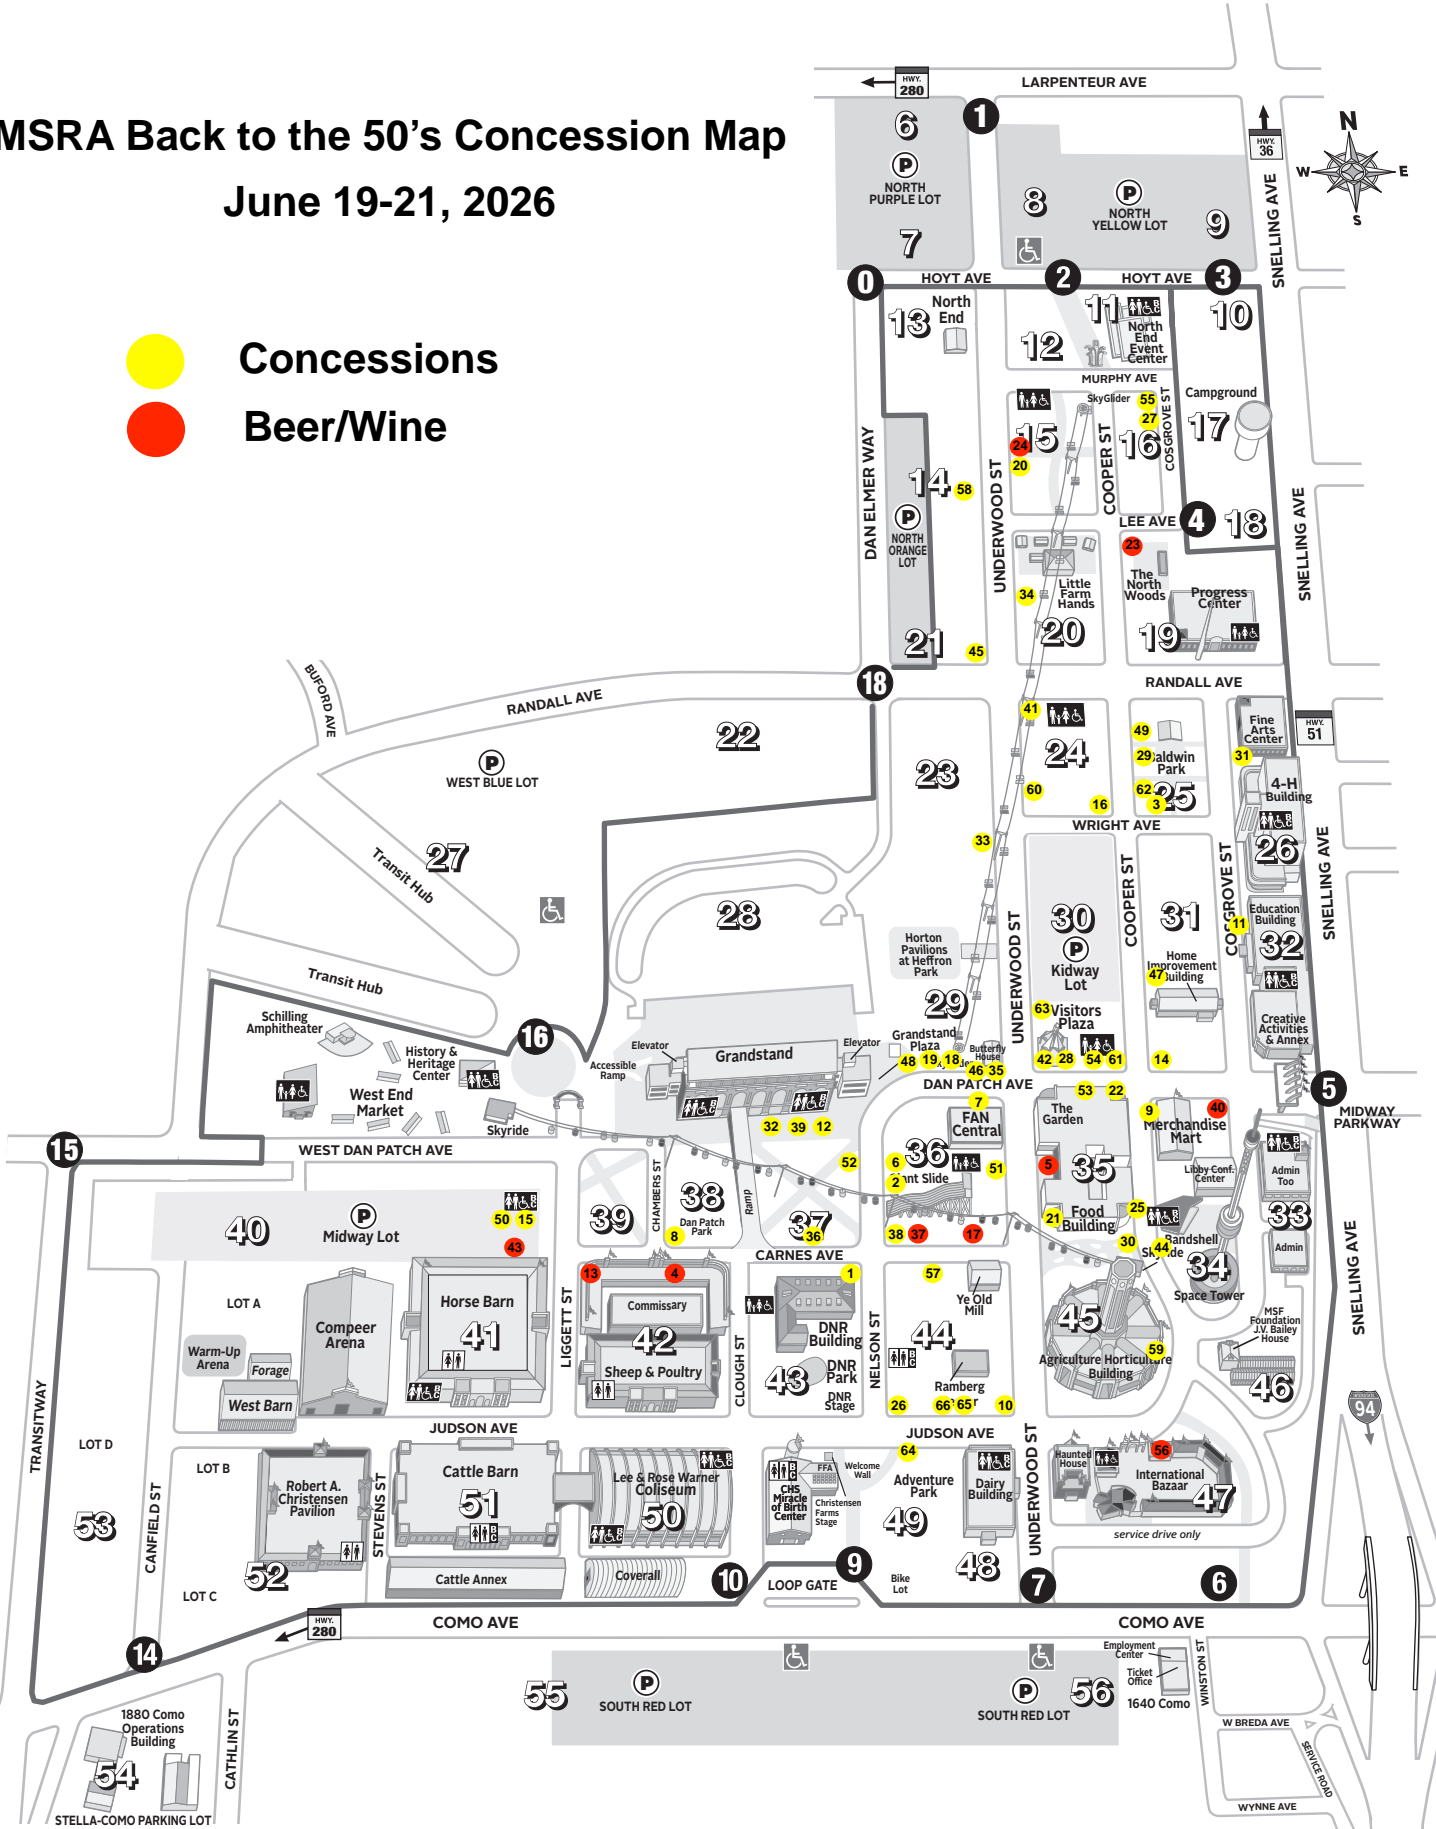

MSRA Back to the 50's Concession Map

June 19-21, 2026

- Concessions
- Beer/Wine

Concession Locations 2026

MSRA Back to the 50's

Concession Name	#	Location
3 Blind Mice Licorice	1	Block 43, NE of DNR
Al's Subs & Malt Shop	2	Block 36, Q (permanent stand)
Anchor Coffee House	3	Block 25, S boulevard
Andy's Grille	4	Block 42, Lot 11-15 (permanent stand)
Ball Park Café	5	Block 35 Lot G (permanent stand)
Barona - Pickle Palace	6	Block 36, Lot R (sidewalk north of Al's)
Barona - Lemonade	7	Block 36, NE corner
Blue Moon	8	Block 38, Lot K (permanent stand)
Bridge N' Barrel Root Beer	9	Block 34, on boulevard
Bridge N' Barrel Root Beer	10	Block 44, on boulevard
C.C. International/Simply Nuts	11	Block 32, SW side of Educ. Building
C.C. International/Simply Nuts	12	Block 37, Grandstand SE plaza
Coasters	13	Block 42, Lot 23-32 (permanent stand)
Colonial Nut Roll	14	Block 31, SW boulevard
Cranston Concessions	15	Block 40, N side
Delicious Potato Skins and More	16	Block 24, SE corner, facing east
Dino's Gyros	17	Block 36 (permanent stand)
Dole Whip	18	Block 29, Lot W
Donna's BBQ	19	Block 29, Lot X
Duke's Poutine	20	Block 15, Lot 24 South of cement pad
El Sol Mexican	21	Block 35, (permanent stand)
Flowering Onion (A & M Concessions)	22	Block 35, NE corner
Giggle's Campfire Grill	23	Block 19, (permanent stand)
Giggle's Campfire Grill (beer cart only)	24	Block 15, W side on cement pad
Good Food Concessions - Smokey's	25	Block 35, E side of Food Building plaza
Good Food Concessions - Cinnie 2	26	Block 44, Lot Y-1
Good Food Concessions - Grill	27	Block 15, Lot 3-4
Hansen Foods	28	Block 30, Lot 30-1
Kennedy Concessions, Inc.	29	Block 25, W side
Key Lime Pie	30	Block 35, E side Food Court Plaza
Kiwanis Malts	31	Block 26, (permanent stand)
Leimons Pizzeria	32	Block 37, Grandstand SE plaza
Libby's Soft Serve	33	Block 23, Lot 16
Loret Foods (cheese curds)	34	Block 20, Lot 24
Loret Foods (cheese curds)	35	Block 29, SE corner
Loret Foods (corn dogs)	36	Block 37, Lot I
Mancini's	37	Block 36, Lot M (permanent stand)
Mike's Hamburgers	38	Block 36, Lot N-O
Minneapolis Pie	39	Block 37, Grandstand SE plaza
O'Gara's	40	Block 34, Lot A (permanent stand)
Orange Treet, Etc. - Lemonade & Treet's	41	Block 24, NW corner